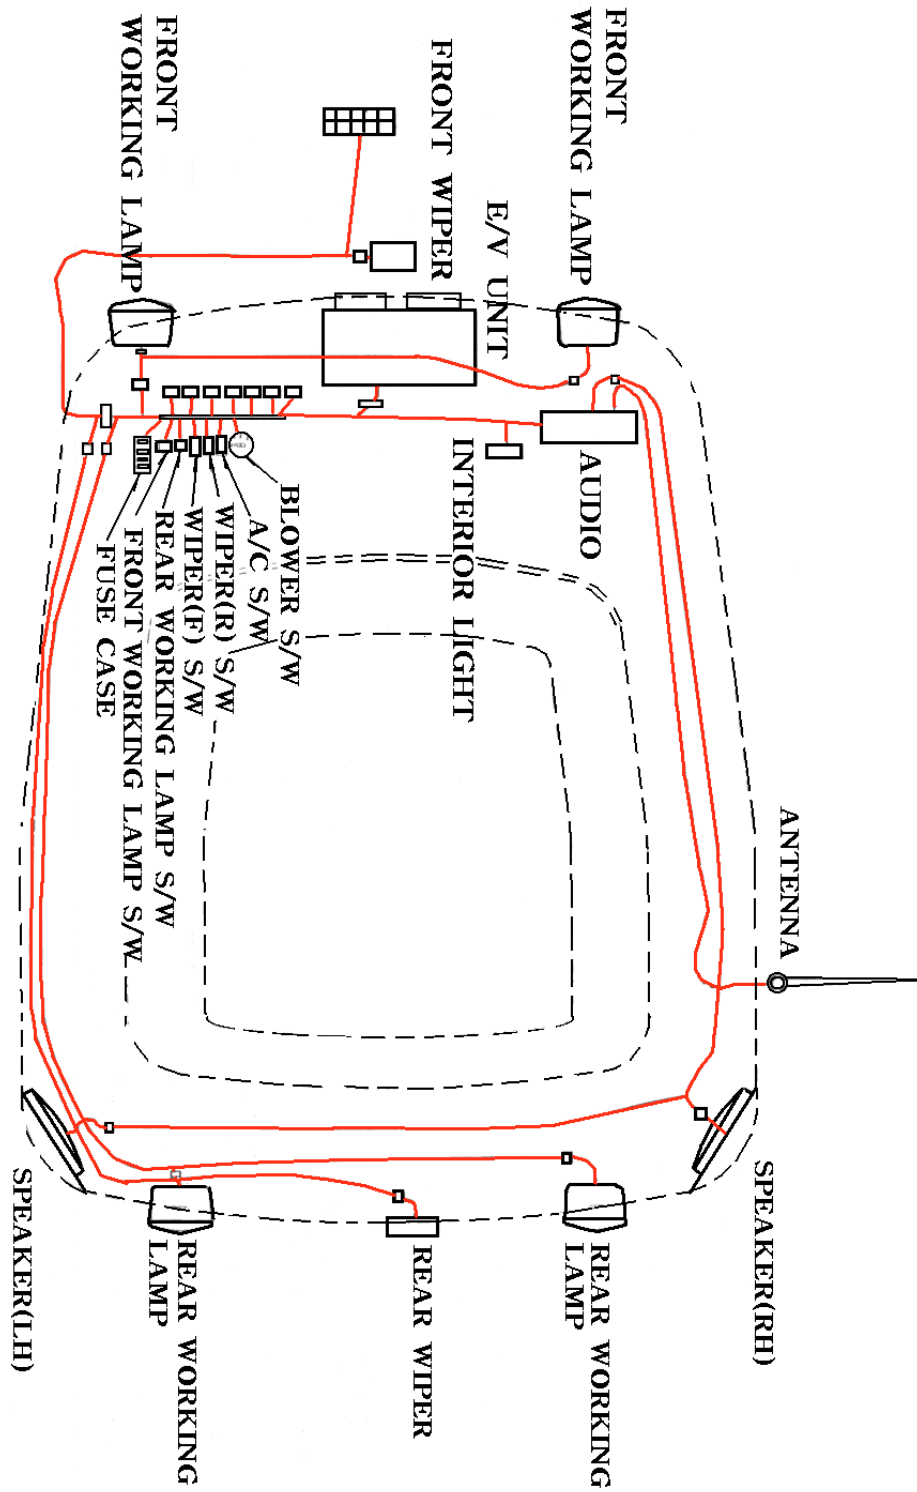

4510 WIRING DIAGRAM

Wire Color	Symbol	Color
W	White	White
B	Black	Black
R	Red	Red
Y	Yellow	Yellow
G	Green	Green
L	Blue	Blue
Br	Brown	Brown
Lg	Light Green	Light Green
O	Orange	Orange

Position	W/R	L	B	W/L	W/R
Auto	○	○	○	○	○
OFF	○	○	○	○	○
Manual	○	○	○	○	○

Position	W/R	L	B	W/L	W/R
OFF	○	○	○	○	○
ON	○	○	○	○	○

Position	W/R	L	B	W/L	W/R
OFF	○	○	○	○	○
ON	○	○	○	○	○

Position	W/R	L	B	W/L	W/R
OFF	○	○	○	○	○
ON	○	○	○	○	○

Position	W/R	L	B	W/L	W/R
OFF	○	○	○	○	○
ON	○	○	○	○	○

Position	W/R	L	B	W/L	W/R
OFF	○	○	○	○	○
ON	○	○	○	○	○

Position	W/R	L	B	W/L	W/R
OFF	○	○	○	○	○
ON	○	○	○	○	○

Position	W/R	L	B	W/L	W/R
OFF	○	○	○	○	○
ON	○	○	○	○	○

4510 WIRING DIAGRAM

CABIN WIRING DIAGRAM 1.

CABIN WIRING DIAGRAM 2.

- ▶ Drawing for fixing position of the fuse
- ▶ Wiring diagram of the electric instrument

1	Fuse box
2	3 pieces of fuse blinks
3	Power for the working
5	Units for direction Signal relay for the power
6	PTO monitor PTO safety relay
7	Coupler for the power Max rated ampere
8	Coupler for the trailer