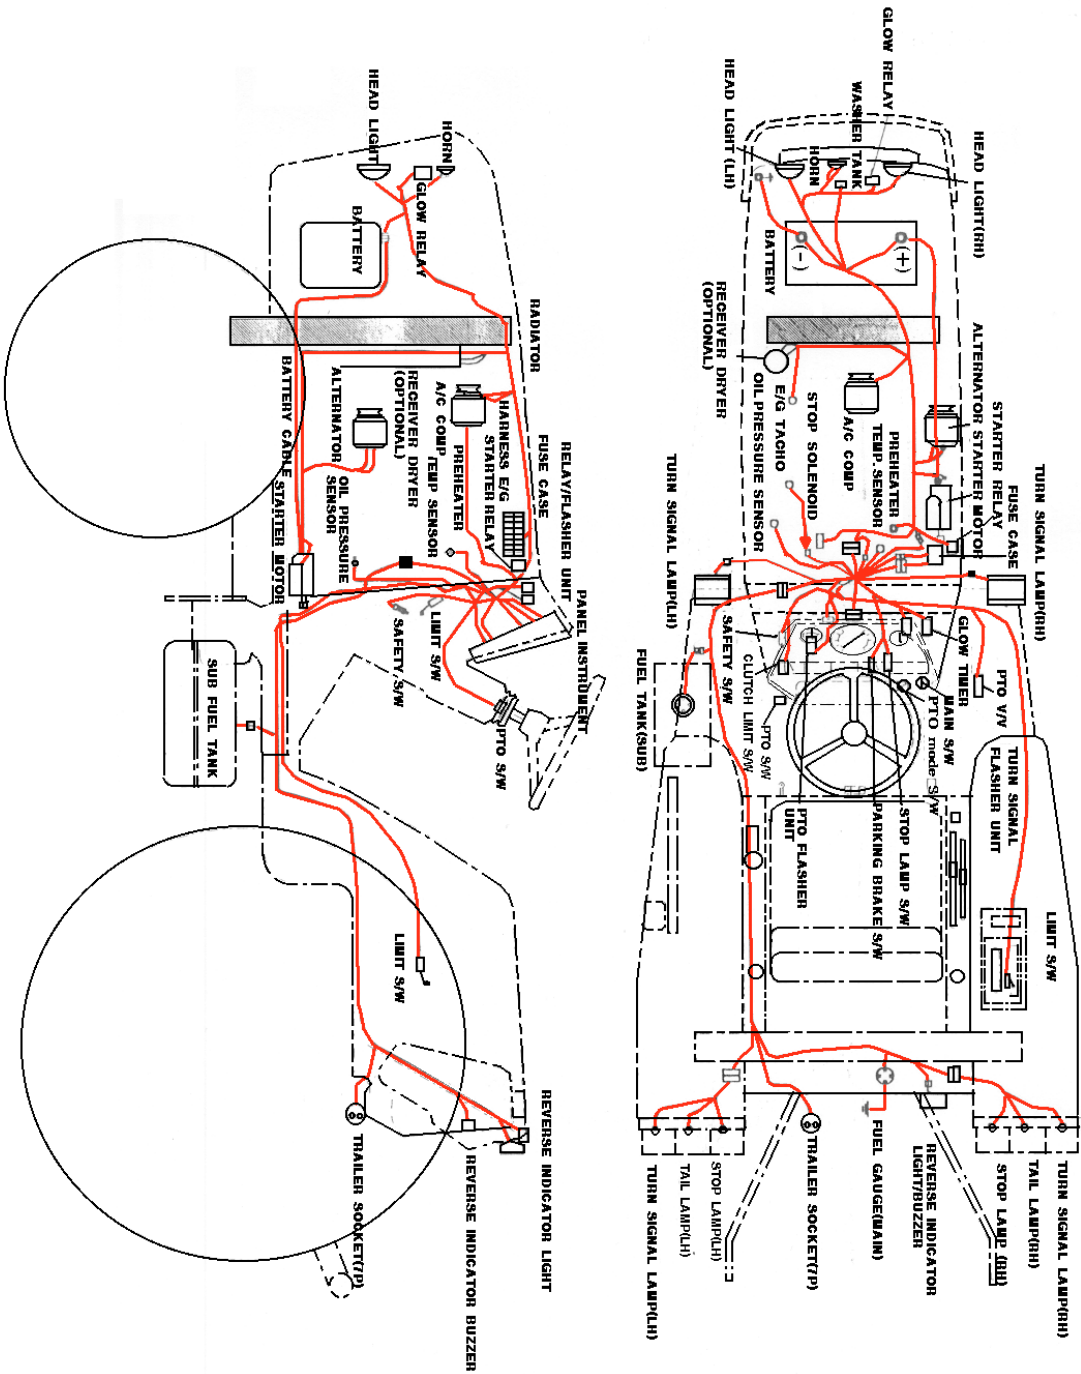

4510 WIRING DIAGRAM

Wire Color	Symbol	Color
W	White	White
B	Black	Black
R	Red	Red
Y	Yellow	Yellow
G	Green	Green
L	Blue	Blue
Br	Brown	Brown
Lg	Light Green	Light Green
O	Orange	Orange

Position	W/R	L	B	W/L	W/R
Auto	○	○	○	○	○
OFF	○	○	○	○	○
Manual	○	○	○	○	○

Position	W/R	L	B	W/L	W/R
OFF	○	○	○	○	○
ON	○	○	○	○	○

Position	W/R	L	B	W/L	W/R
OFF	○	○	○	○	○
ON	○	○	○	○	○

Position	W/R	L	B	W/L	W/R
OFF	○	○	○	○	○
ON	○	○	○	○	○

Position	W/R	L	B	W/L	W/R
OFF	○	○	○	○	○
ON	○	○	○	○	○

Position	W/R	L	B	W/L	W/R
OFF	○	○	○	○	○
ON	○	○	○	○	○

Position	W/R	L	B	W/L	W/R
OFF	○	○	○	○	○
ON	○	○	○	○	○

Position	W/R	L	B	W/L	W/R
OFF	○	○	○	○	○
ON	○	○	○	○	○

4510 WIRING DIAGRAM

CABIN WIRING DIAGRAM 1.

CABIN WIRING DIAGRAM 2.

- ▶ Drawing for fixing position of the fuse
- ▶ Wiring diagram of the electric instrument

1	Fuse box
2	3 pieces of fuse blinks
3	Power for the working
5	Units for direction Signal relay for the power
6	PTO monitor PTO safety relay
7	Coupler for the power Max rated ampere
8	Coupler for the trailer