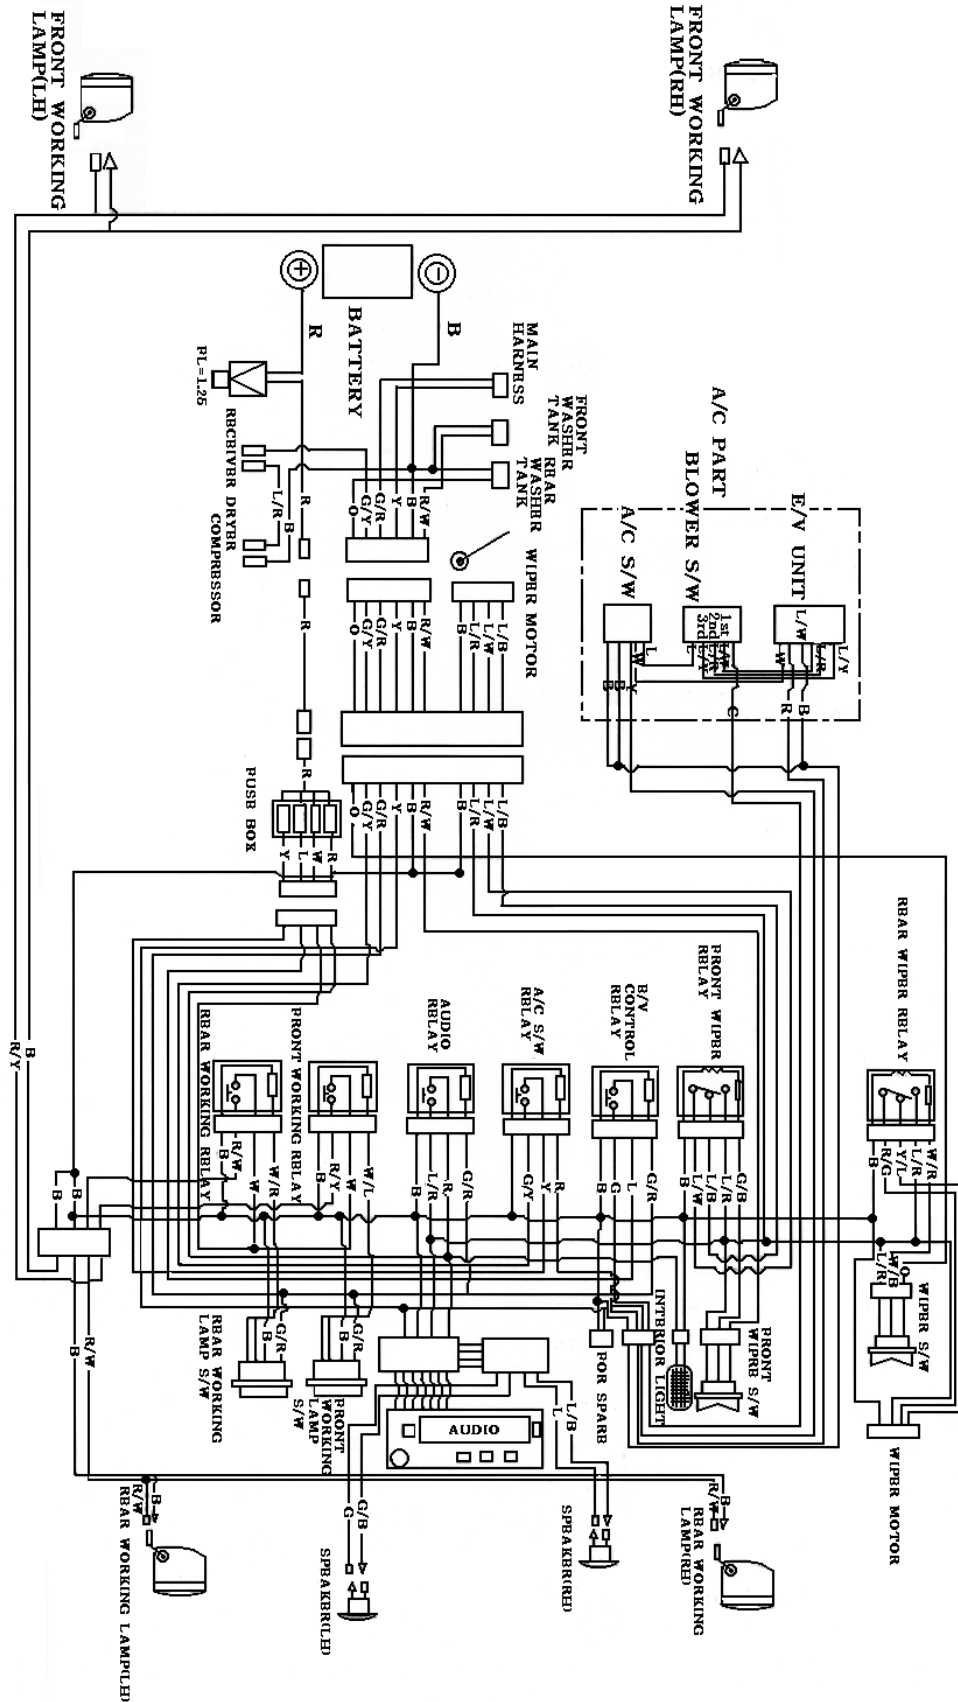

4510 WIRING DIAGRAM

Wire Color	Symbol	Color
W	White	White
B	Black	Black
R	Red	Red
Y	Yellow	Yellow
G	Green	Green
L	Blue	Blue
Br	Brown	Brown
Lg	Light Green	Light Green
O	Orange	Orange

Position	W/R	L	B	W/L	W/R
Auto	○	○	○	○	○
OFF	○	○	○	○	○
Manual	○	○	○	○	○

Position	W/R	L	B	W/L	W/R
OFF	○	○	○	○	○
ON	○	○	○	○	○

Position	W/R	L	B	W/L	W/R
OFF	○	○	○	○	○
ON	○	○	○	○	○

Position	W/R	L	B	W/L	W/R
OFF	○	○	○	○	○
ON	○	○	○	○	○

4510 WIRING DIAGRAM

CABIN WIRING DIAGRAM 1.

CABIN WIRING DIAGRAM 2.

- ▶ Drawing for fixing position of the fuse
- ▶ Wiring diagram of the electric instrument

1	Fuse box
2	3 pieces of fuse blinks
3	Power for the working
5	Units for direction Signal relay for the power
6	PTO monitor PTO safety relay
7	Coupler for the power Max rated ampere
8	Coupler for the trailer

A	Head lamp	12V45/45W
B	Direction signal lamp	12V21W
	Stop lamp back light	21/5W
C	Meta panel light	12V3.4W
D	Working lamp	12V35W
E	Direction signal lamp	12V21W
	Side lamp	21V5W
F	Back lamp	12V20W
G	Number lamp	12V10W