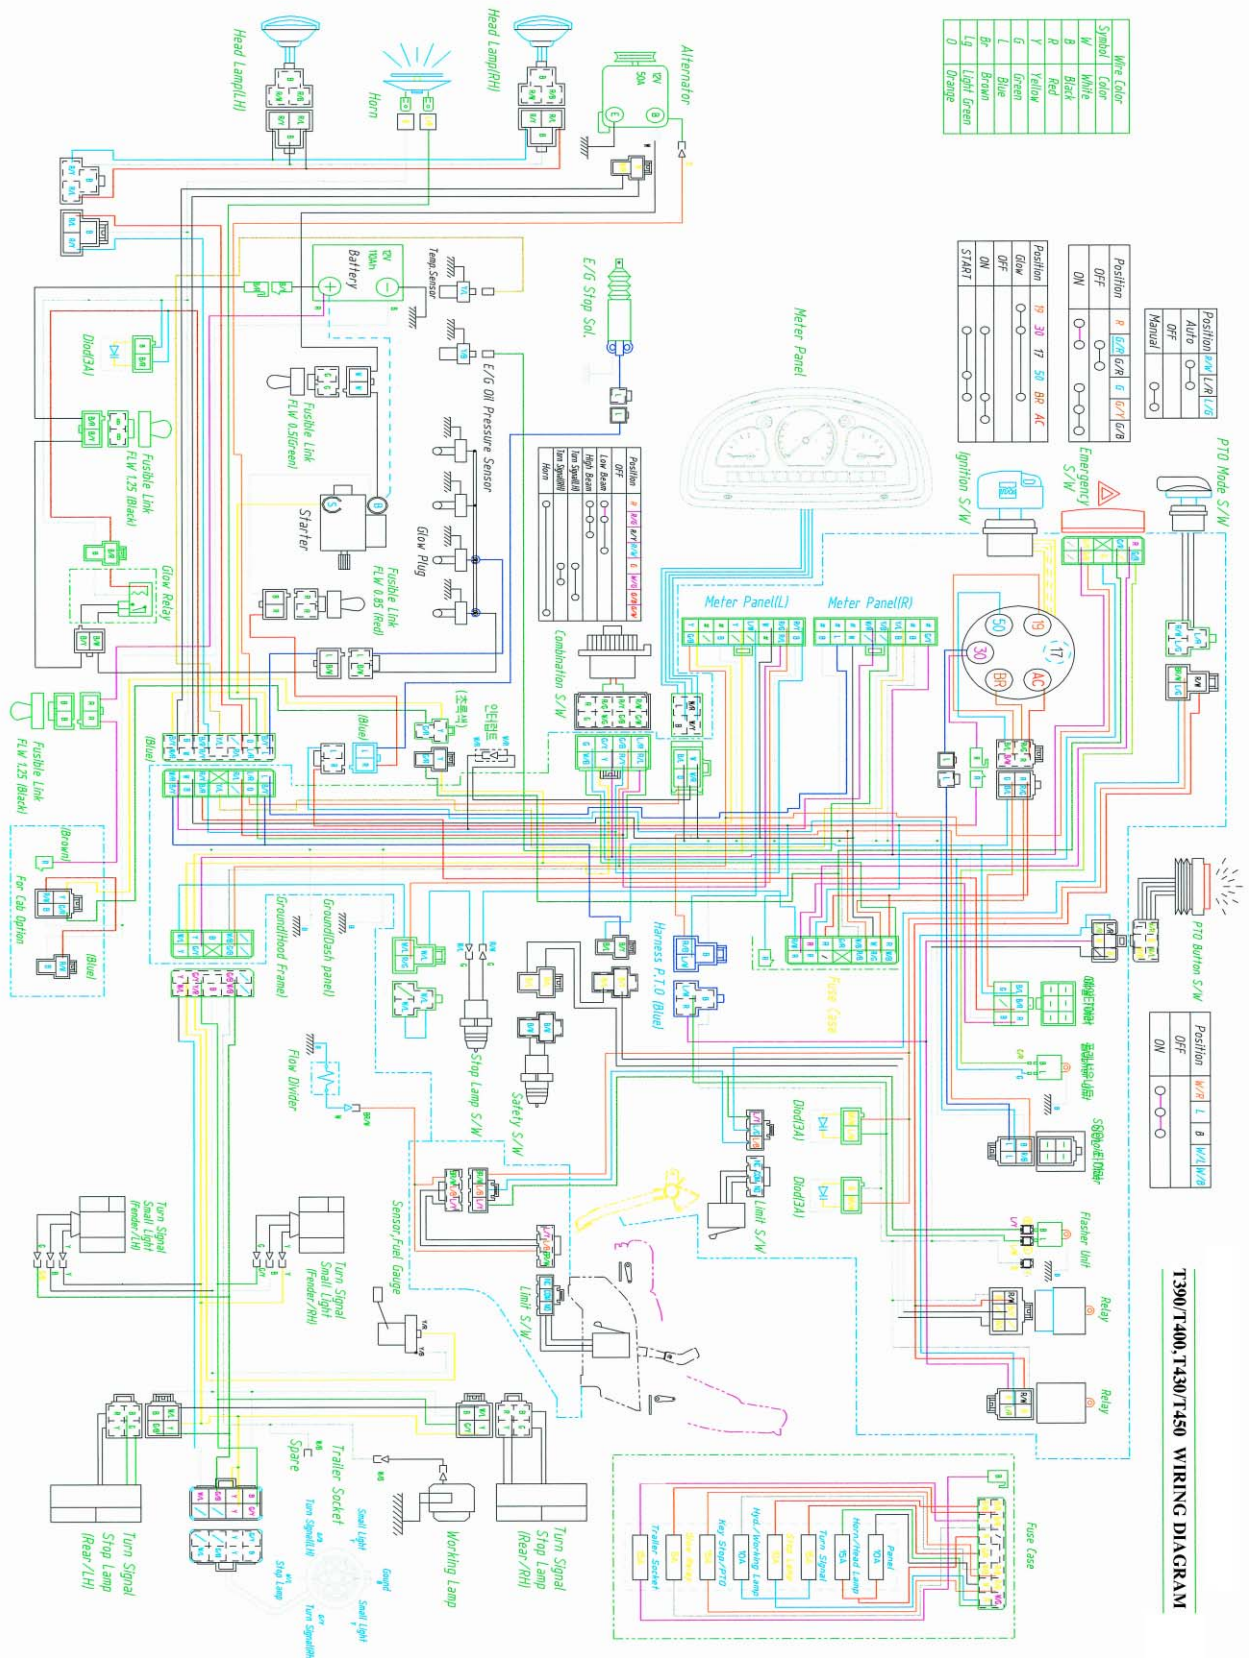

4510 WIRING DIAGRAM

Wire Color	Symbol	Color
W	White	White
B	Black	Black
R	Red	Red
Y	Yellow	Yellow
G	Green	Green
L	Blue	Blue
Br	Brown	Brown
Lg	Light Green	Light Green
O	Orange	Orange

Position	W/R	L	B	W/L	W/R
Auto	○	○	○	○	○
OFF	○	○	○	○	○
Manual	○	○	○	○	○

Position	W/R	L	B	W/L	W/R
OFF	○	○	○	○	○
ON	○	○	○	○	○

Position	W/R	L	B	W/L	W/R
OFF	○	○	○	○	○
ON	○	○	○	○	○

Position	W/R	L	B	W/L	W/R
OFF	○	○	○	○	○
ON	○	○	○	○	○

Position	W/R	L	B	W/L	W/R
OFF	○	○	○	○	○
ON	○	○	○	○	○

- ▶ Drawing for fixing position of the fuse
- ▶ Wiring diagram of the electric instrument

1	Fuse box
2	3 pieces of fuse blinks
3	Power for the working
5	Units for direction Signal relay for the power
6	PTO monitor PTO safety relay
7	Coupler for the power Max rated ampere
8	Coupler for the trailer

A	Head lamp	12V45/45W
B	Direction signal lamp	12V21W
	Stop lamp back light	21/5W
C	Meta panel light	12V3.4W
D	Working lamp	12V35W
E	Direction signal lamp	12V21W
	Side lamp	21V5W
F	Back lamp	12V20W
G	Number lamp	12V10W