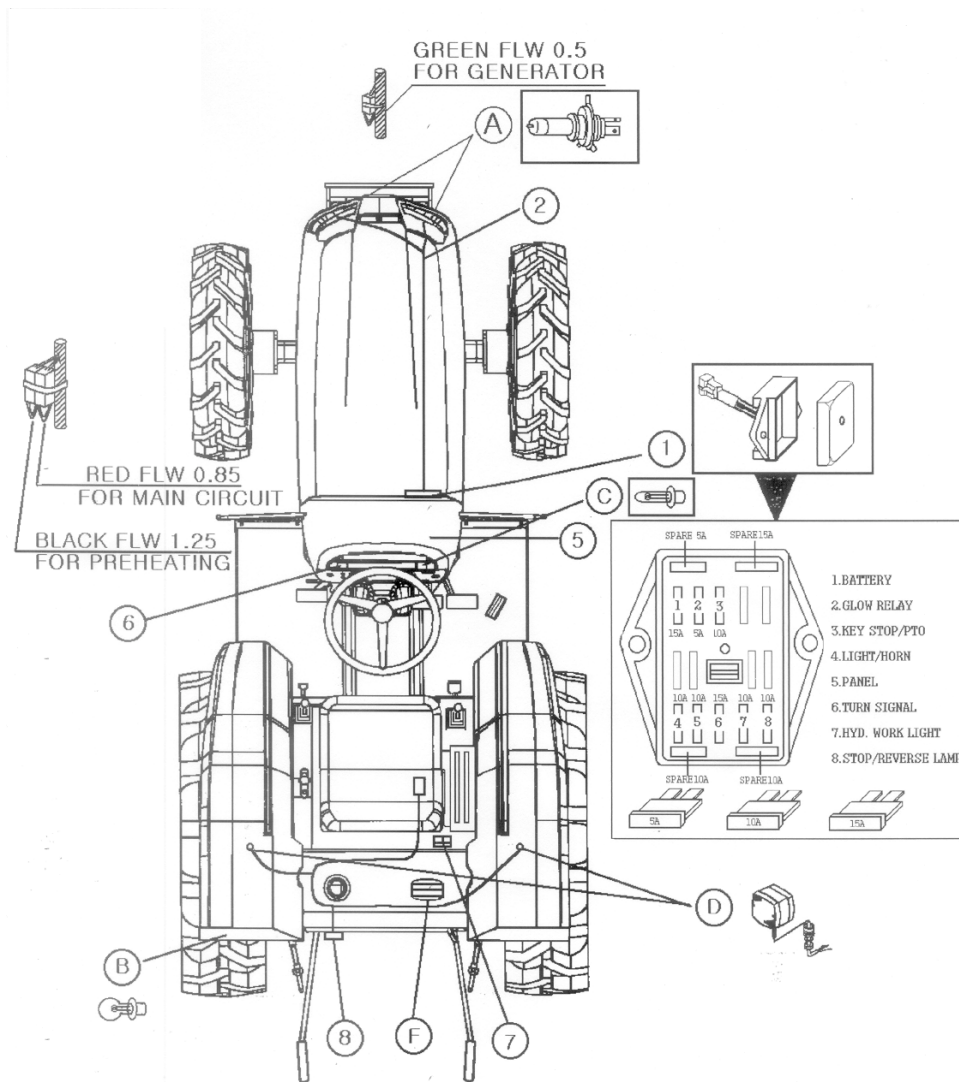

Position	W/R	L	B	W/L	W/R
OFF	○	○	○	○	○
ON	○	○	○	○	○

Position	W/R	L	B	W/L	W/R
OFF	○	○	○	○	○
ON	○	○	○	○	○

Position	W/R	L	B	W/L	W/R
OFF	○	○	○	○	○
ON	○	○	○	○	○

4510 WIRING DIAGRAM

CABIN WIRING DIAGRAM 1.

CABIN WIRING DIAGRAM 2.

- ▶ Drawing for fixing position of the fuse
- ▶ Wiring diagram of the electric instrument

1	Fuse box
2	3 pieces of fuse blinks
3	Power for the working
5	Units for direction Signal relay for the power
6	PTO monitor PTO safety relay
7	Coupler for the power Max rated ampere
8	Coupler for the trailer