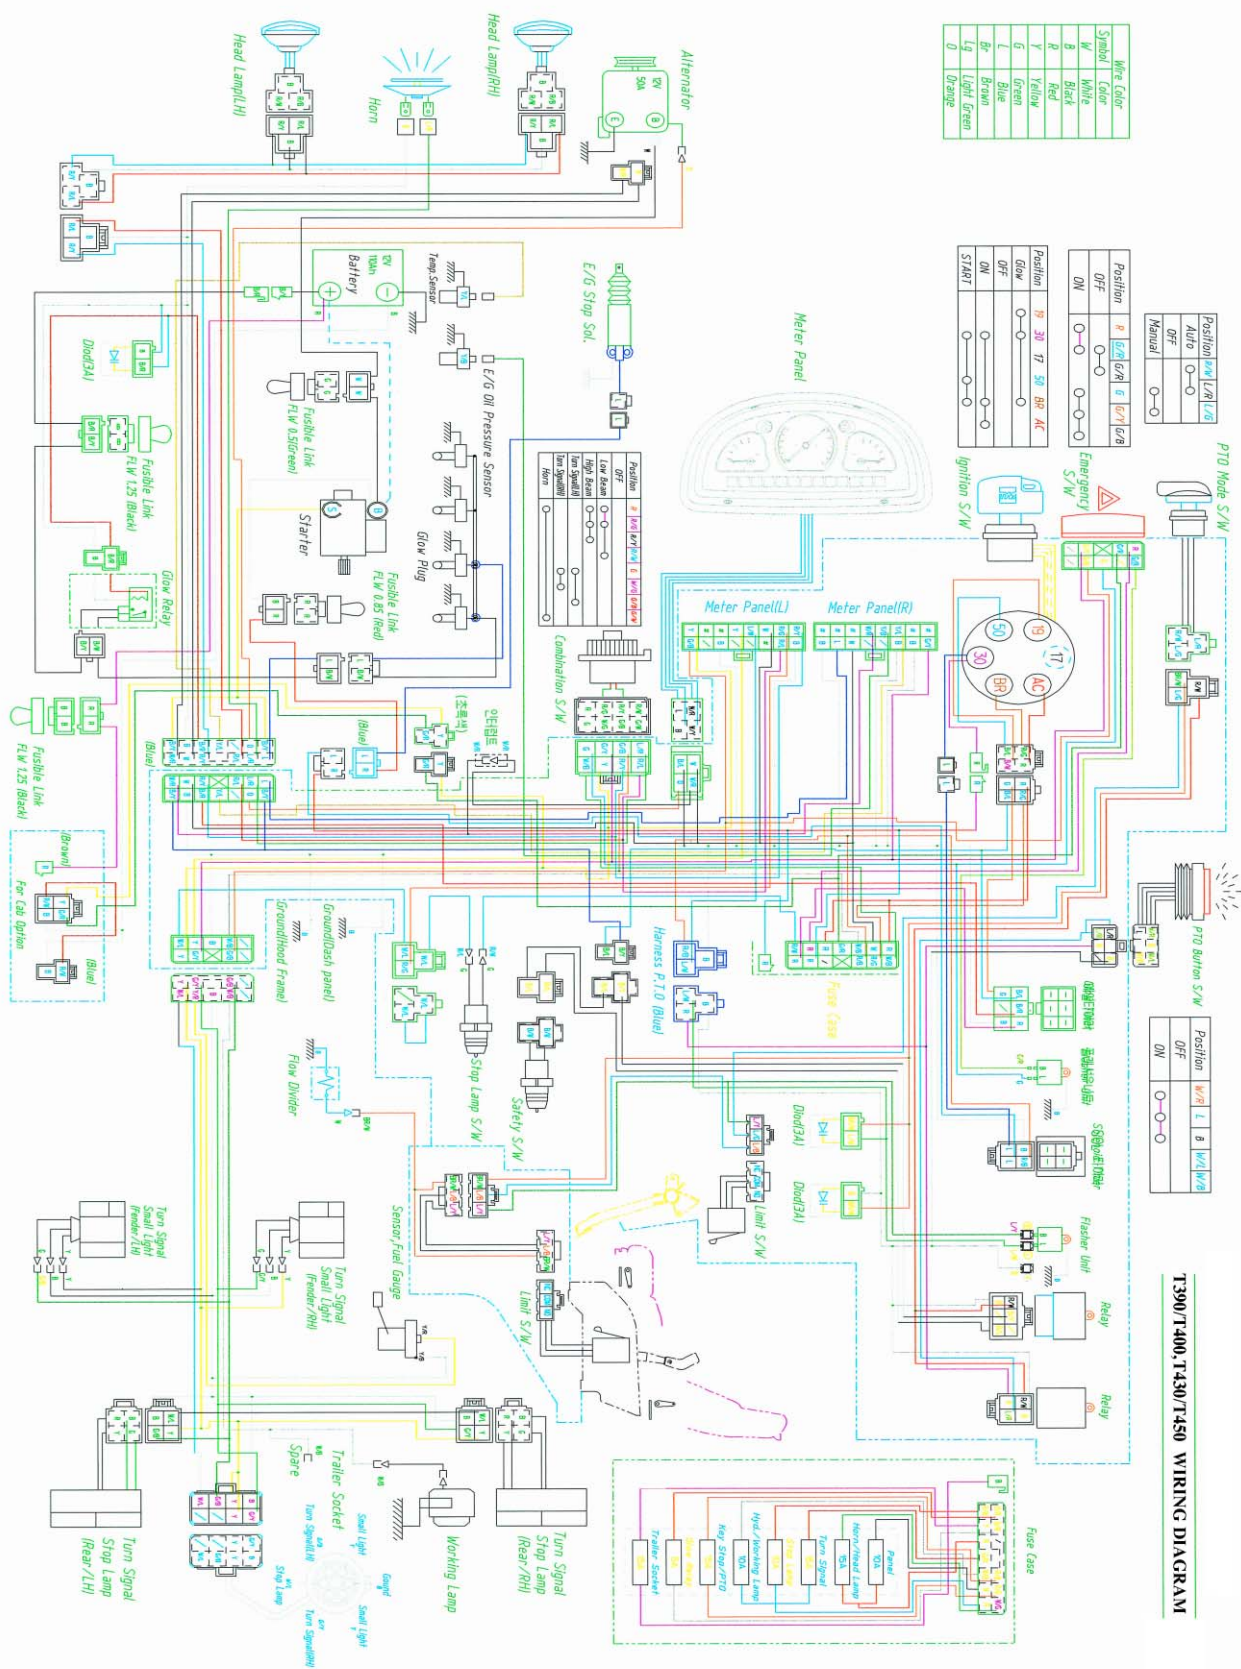

4510 WIRING DIAGRAM

4510 WIRING DIAGRAM

CABIN WIRING DIAGRAM 1.

CABIN WIRING DIAGRAM 2.

- ▶ Drawing for fixing position of the fuse
- ▶ Wiring diagram of the electric instrument

1	Fuse box
2	3 pieces of fuse blinks
3	Power for the working
5	Units for direction Signal relay for the power
6	PTO monitor PTO safety relay
7	Coupler for the power Max rated ampere
8	Coupler for the trailer

A	Head lamp	12V45/45W
B	Direction signal lamp	12V21W
	Stop lamp back light	21/5W
C	Meta panel light	12V3.4W
D	Working lamp	12V35W
E	Direction signal lamp	12V21W
	Side lamp	21V5W
F	Back lamp	12V20W
G	Number lamp	12V10W

Wiring diagram of Independent PTO