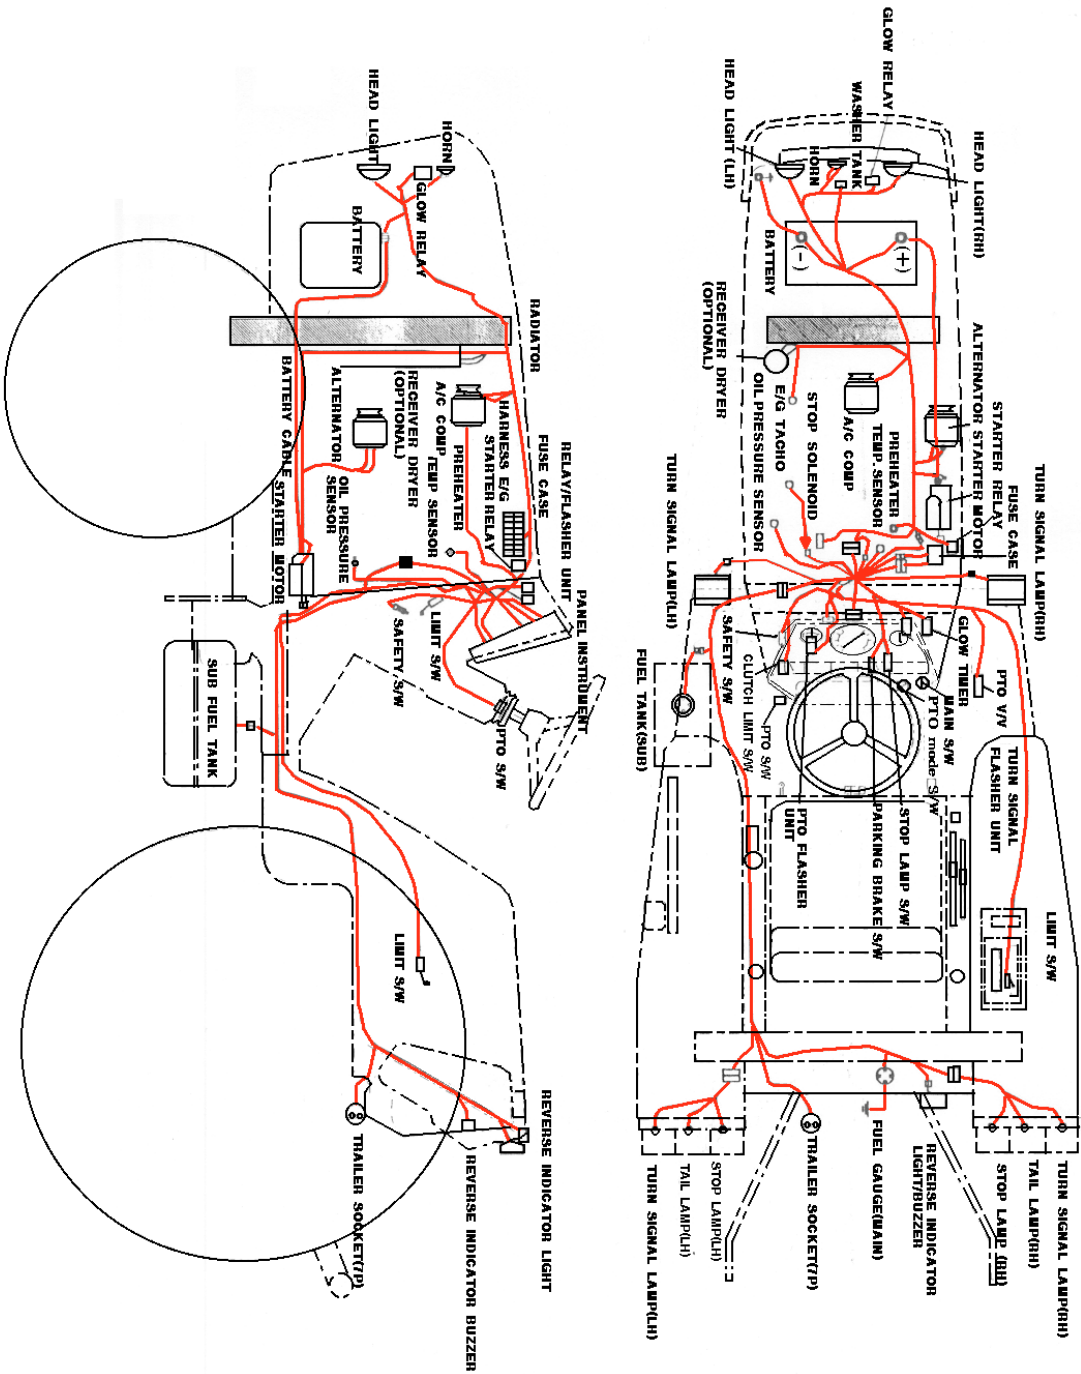

4510 WIRING DIAGRAM

4510 WIRING DIAGRAM

CABIN WIRING DIAGRAM 1.

CABIN WIRING DIAGRAM 2.

- ▶ Drawing for fixing position of the fuse
- ▶ Wiring diagram of the electric instrument

1	Fuse box
2	3 pieces of fuse blinks
3	Power for the working
5	Units for direction Signal relay for the power
6	PTO monitor PTO safety relay
7	Coupler for the power Max rated ampere
8	Coupler for the trailer

A	Head lamp	12V45/45W
B	Direction signal lamp	12V21W
	Stop lamp back light	21/5W
C	Meta panel light	12V3.4W
D	Working lamp	12V35W
E	Direction signal lamp	12V21W
	Side lamp	21V5W
F	Back lamp	12V20W
G	Number lamp	12V10W

Wiring diagram of Independent PTO