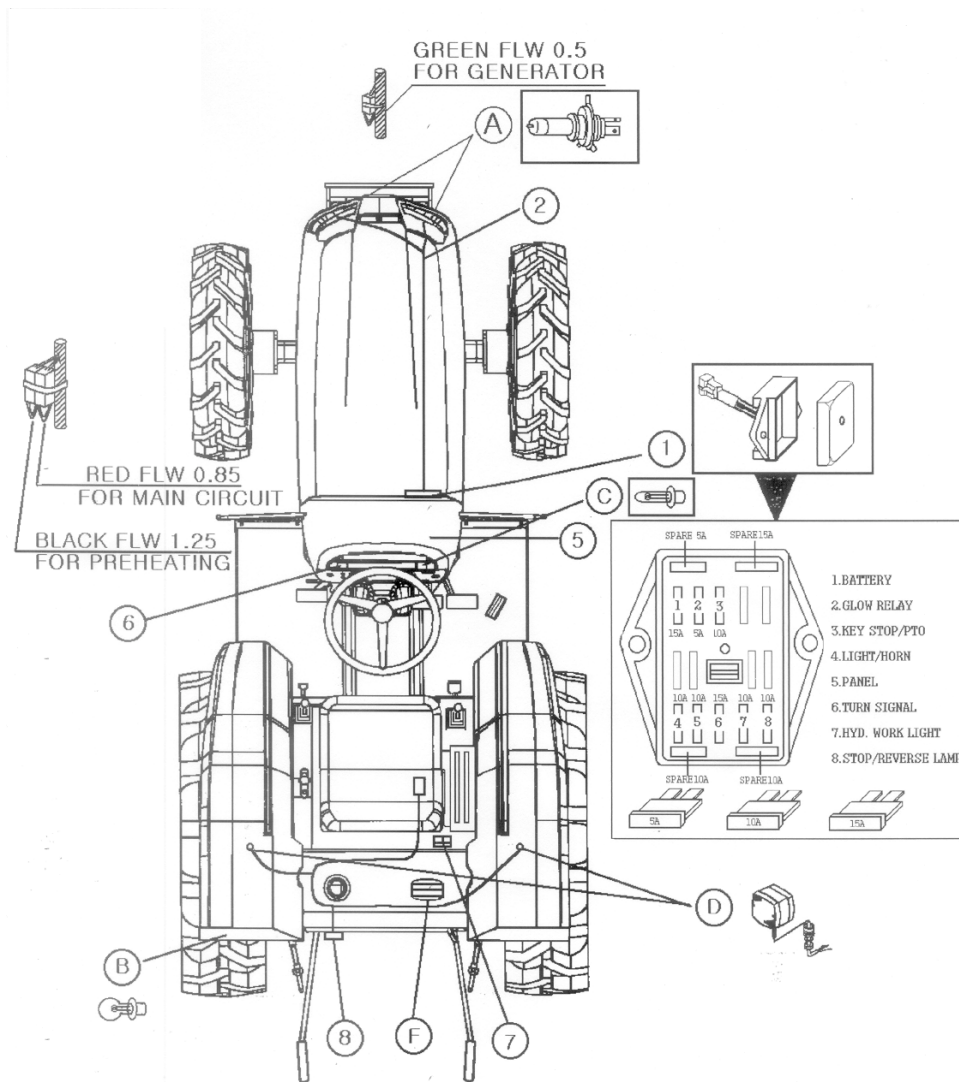

4510 WIRING DIAGRAM

4510 WIRING DIAGRAM

CABIN WIRING DIAGRAM 1.

CABIN WIRING DIAGRAM 2.

- ▶ Drawing for fixing position of the fuse
- ▶ Wiring diagram of the electric instrument

1	Fuse box
2	3 pieces of fuse blinks
3	Power for the working
5	Units for direction Signal relay for the power
6	PTO monitor PTO safety relay
7	Coupler for the power Max rated ampere
8	Coupler for the trailer

A	Head lamp	12V45/45W
B	Direction signal lamp	12V21W
	Stop lamp back light	21/5W
C	Meta panel light	12V3.4W
D	Working lamp	12V35W
E	Direction signal lamp	12V21W
	Side lamp	21V5W
F	Back lamp	12V20W
G	Number lamp	12V10W