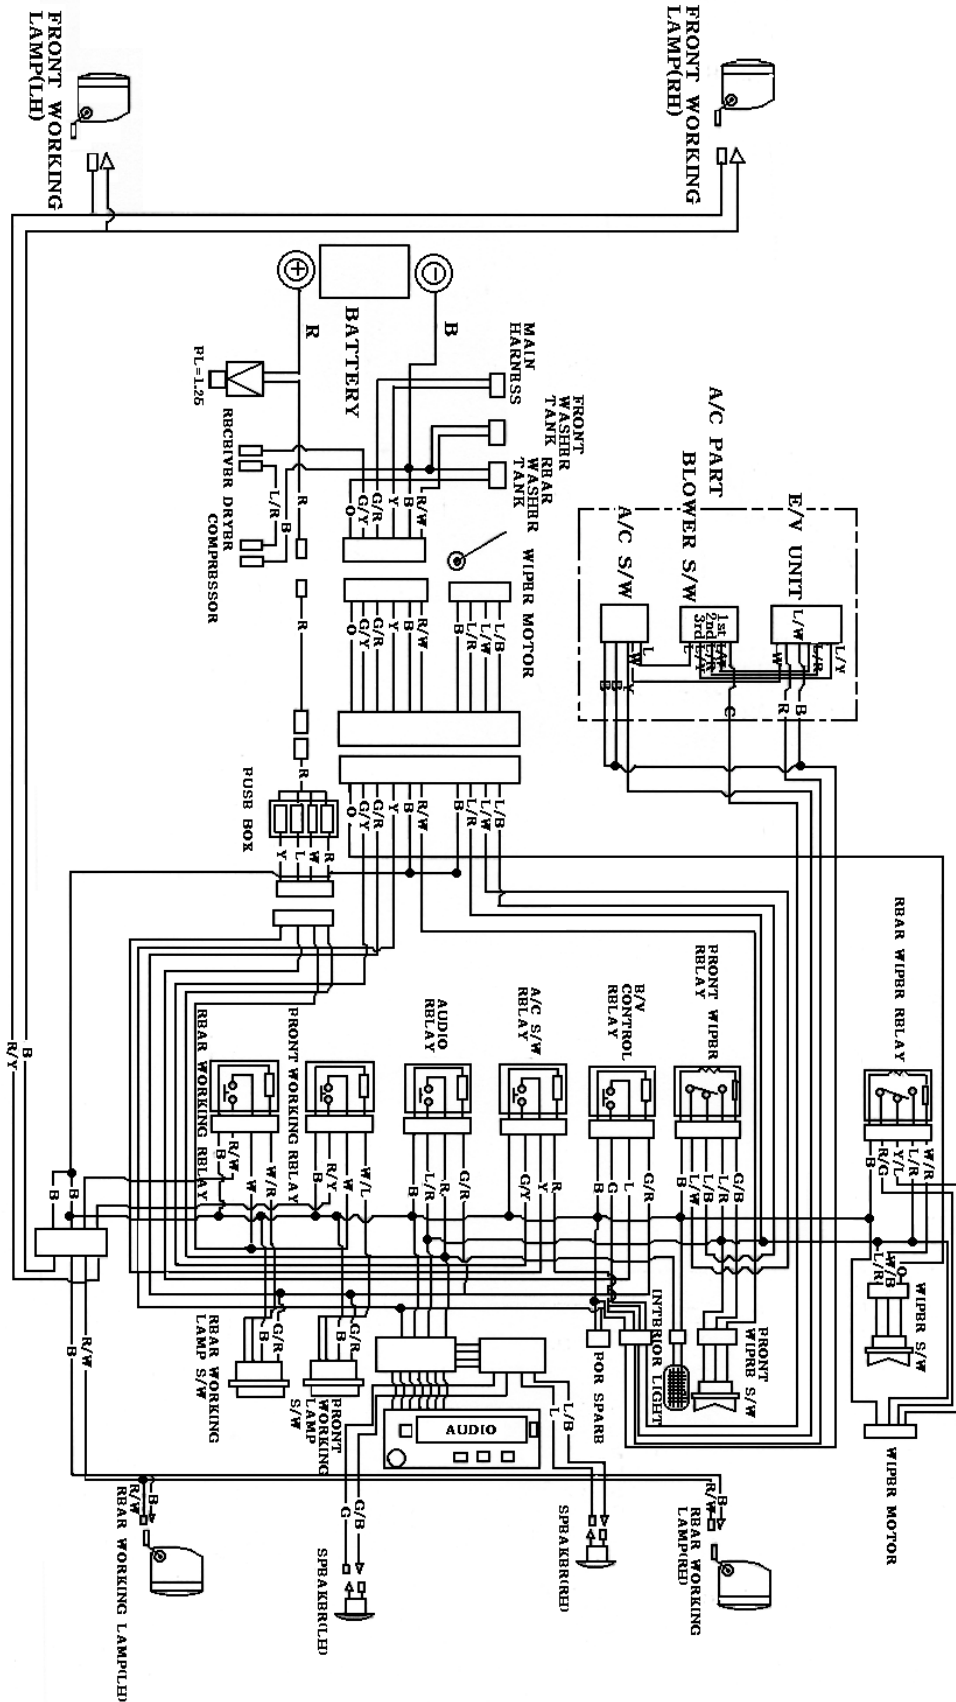

4510 WIRING DIAGRAM

4510 WIRING DIAGRAM

CABIN WIRING DIAGRAM 1.

CABIN WIRING DIAGRAM 2.

- ▶ Drawing for fixing position of the fuse
- ▶ Wiring diagram of the electric instrument

1	Fuse box
2	3 pieces of fuse blinks
3	Power for the working
5	Units for direction Signal relay for the power
6	PTO monitor PTO safety relay
7	Coupler for the power Max rated ampere
8	Coupler for the trailer

A	Head lamp	12V45/45W
B	Direction signal lamp	12V21W
	Stop lamp back light	21/5W
C	Meta panel light	12V3.4W
D	Working lamp	12V35W
E	Direction signal lamp	12V21W
	Side lamp	21V5W
F	Back lamp	12V20W
G	Number lamp	12V10W

Wiring diagram of Independent PTO