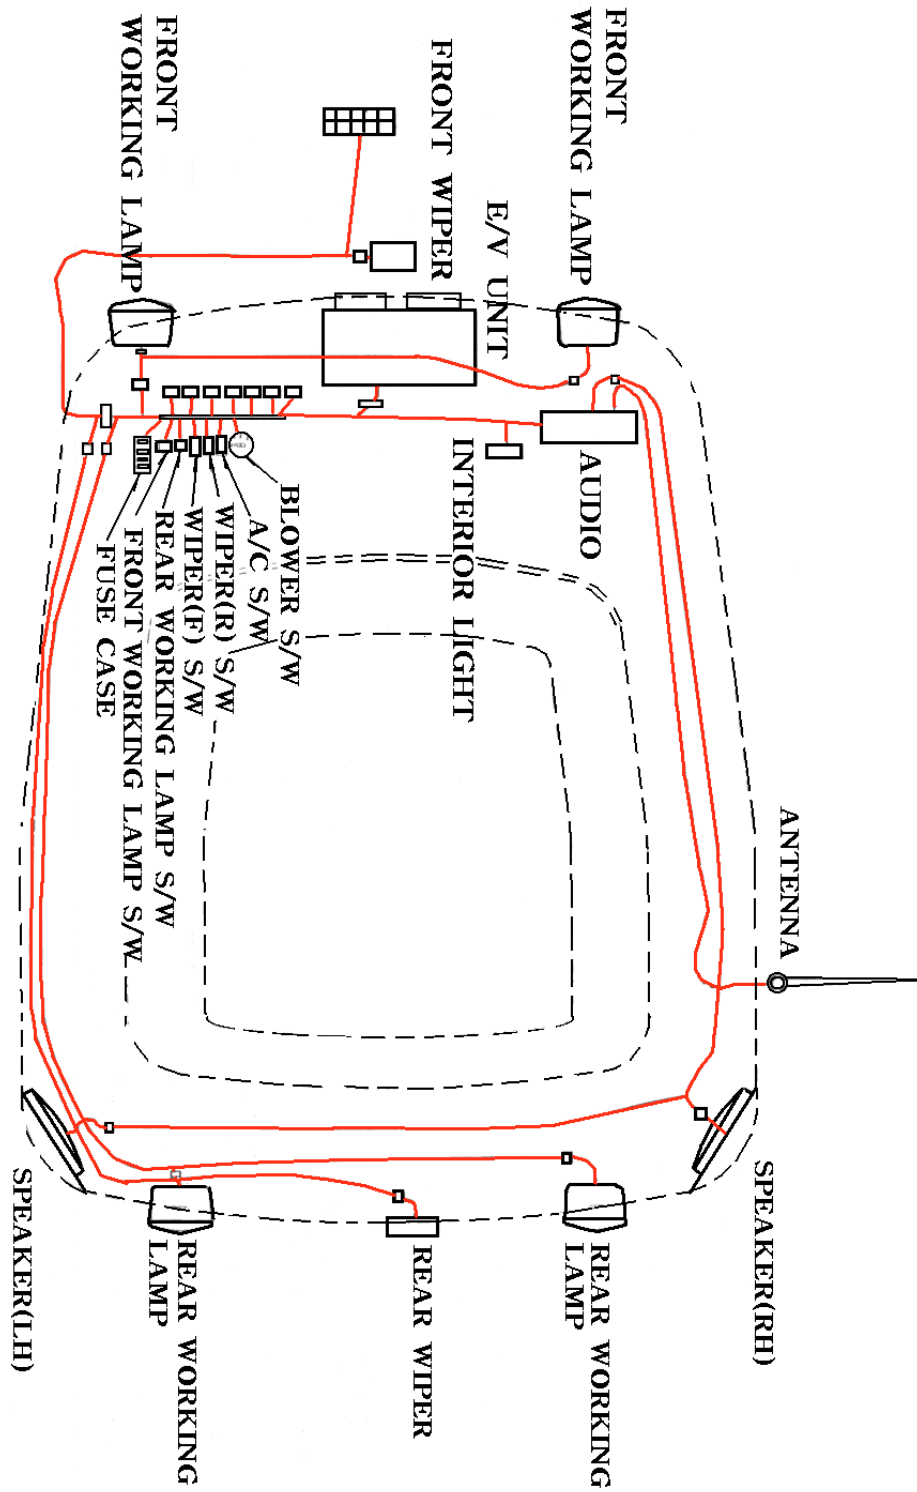

4510 WIRING DIAGRAM

4510 WIRING DIAGRAM

CABIN WIRING DIAGRAM 1.

CABIN WIRING DIAGRAM 2.

- ▶ Drawing for fixing position of the fuse
- ▶ Wiring diagram of the electric instrument

1	Fuse box
2	3 pieces of fuse blinks
3	Power for the working
5	Units for direction Signal relay for the power
6	PTO monitor PTO safety relay
7	Coupler for the power Max rated ampere
8	Coupler for the trailer

A	Head lamp	12V45/45W
B	Direction signal lamp	12V21W
	Stop lamp back light	21/5W
C	Meta panel light	12V3.4W
D	Working lamp	12V35W
E	Direction signal lamp	12V21W
	Side lamp	21V5W
F	Back lamp	12V20W
G	Number lamp	12V10W

Wiring diagram of Independent PTO